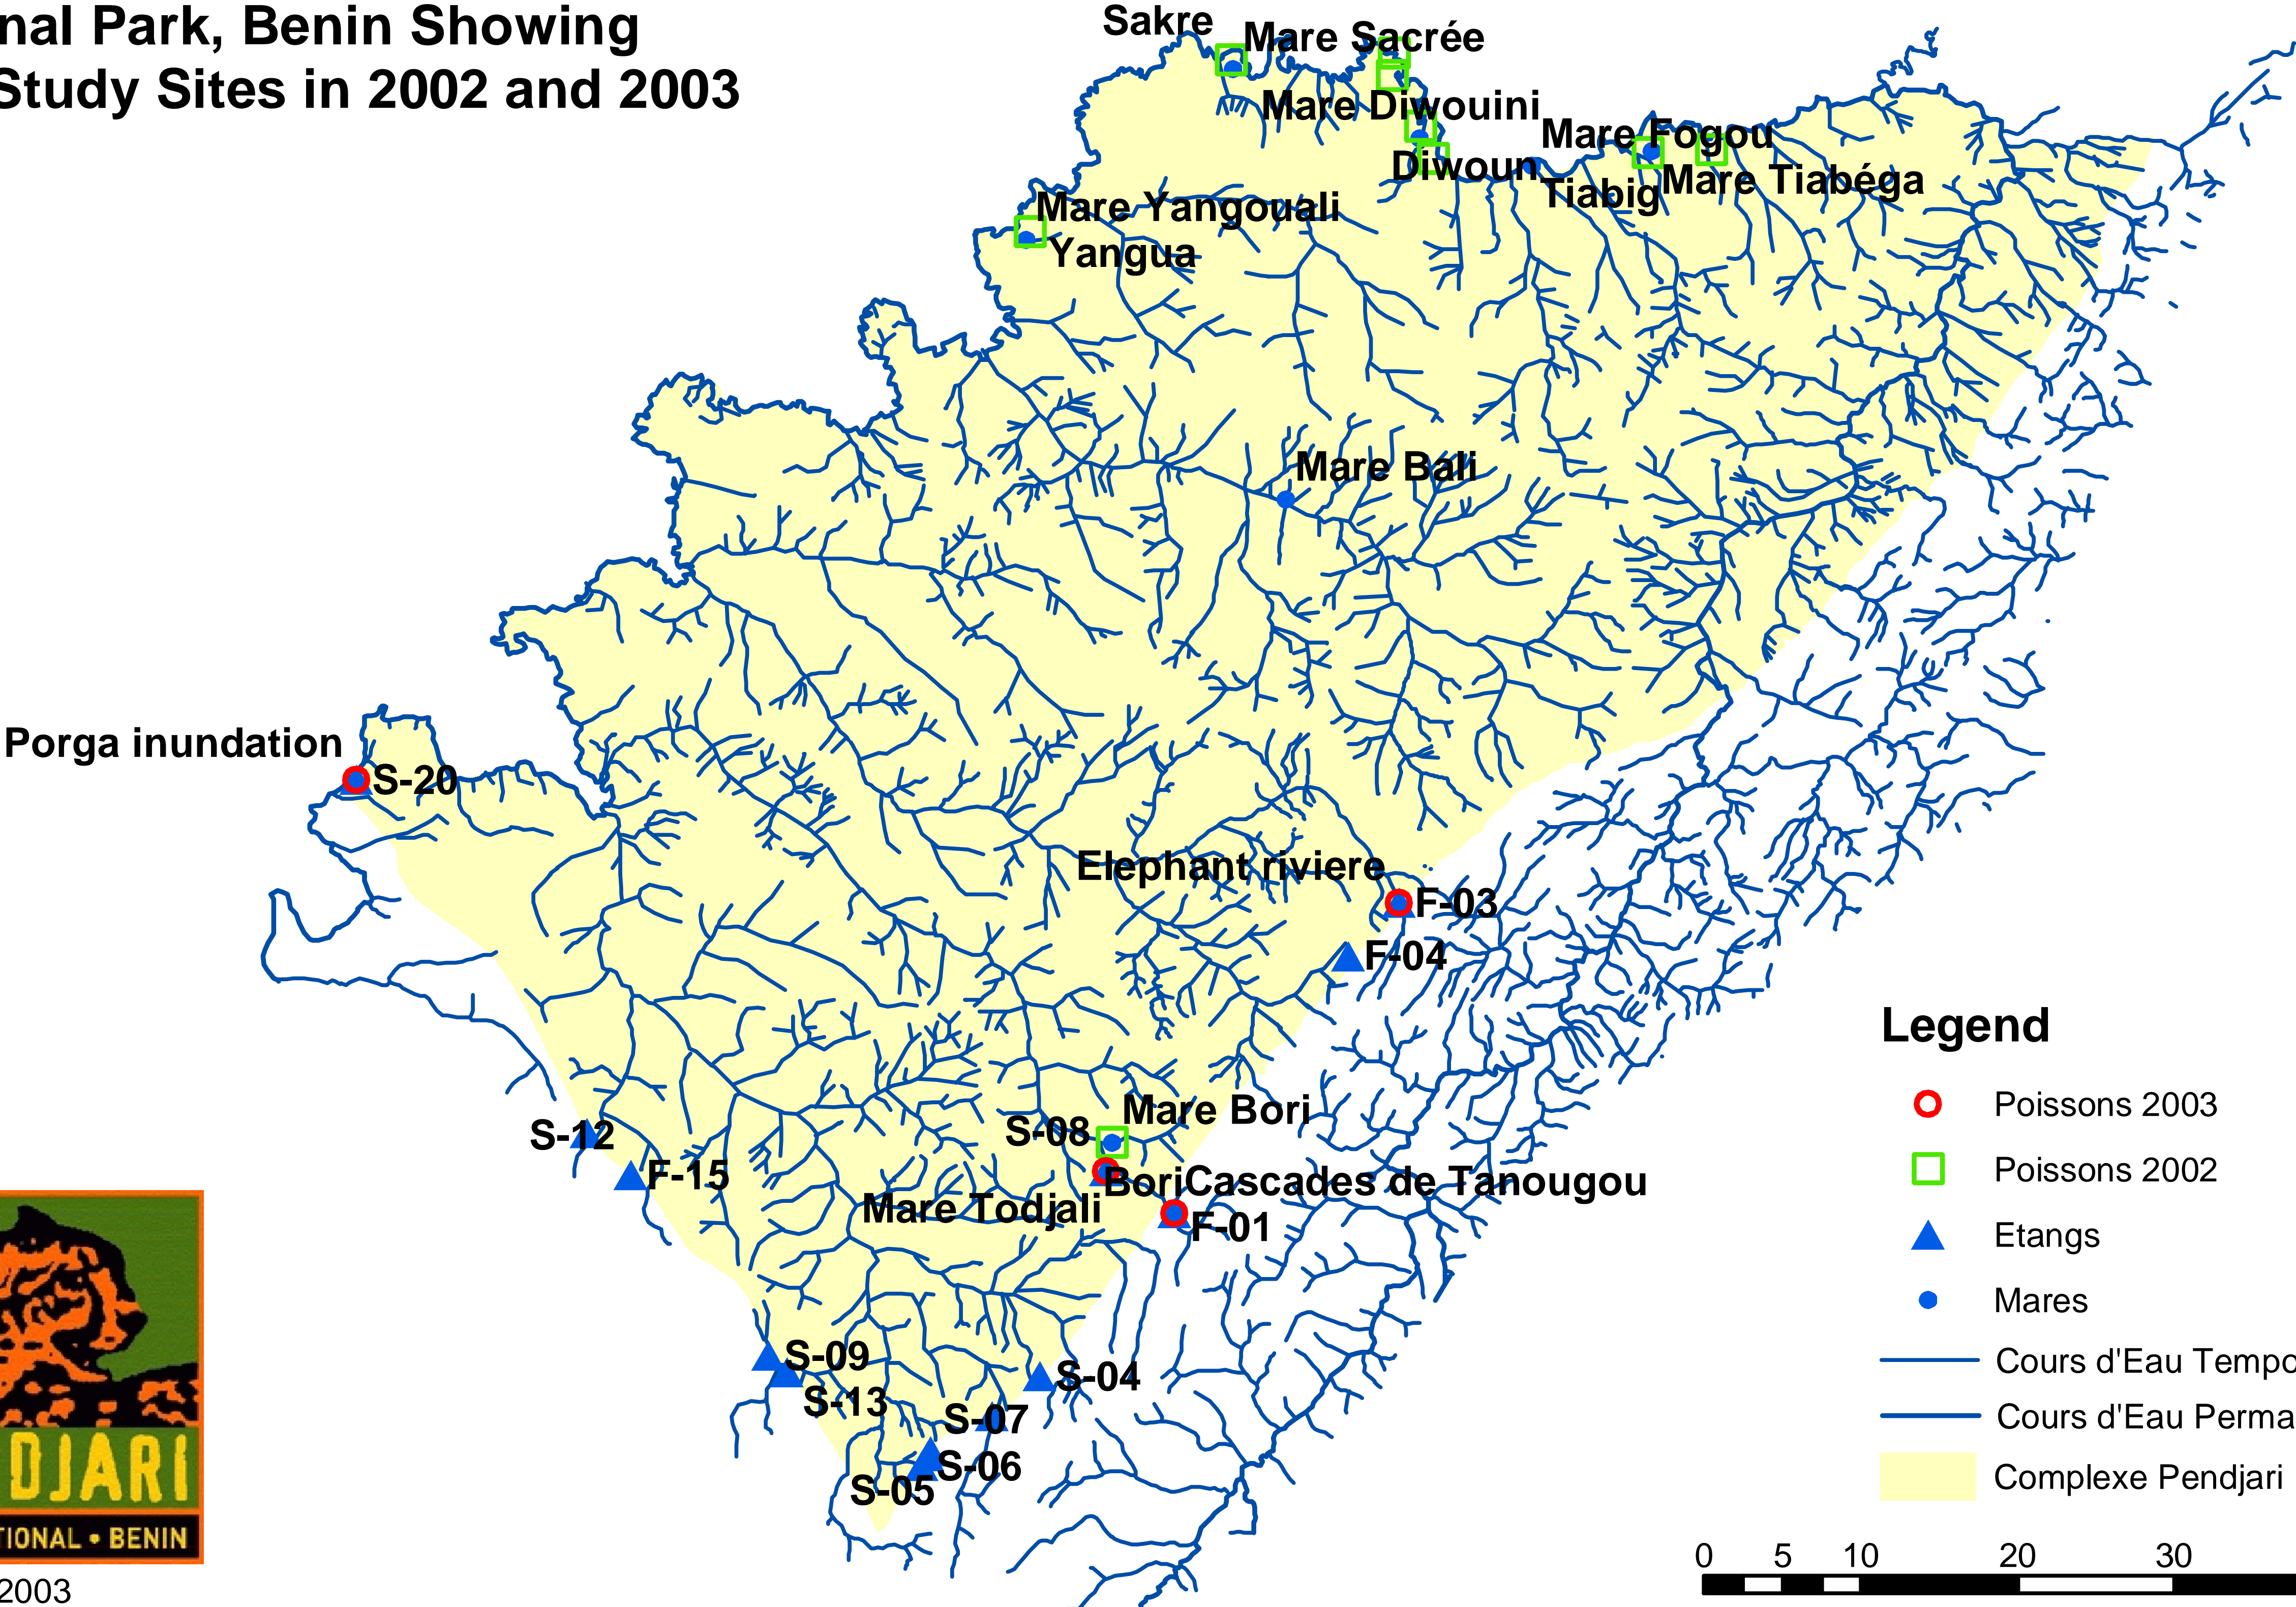

Hydrological Map of Pendjari National Park, Benin Showing Fish Study Sites in 2002 and 2003

Legend

- Poissons 2003
- Poissons 2002
- ▲ Etangs
- Mares
- Cours d'Eau Temporaire
- Cours d'Eau Permanent
- Complexe Pendjari

October 2003
Data prepared by CENAGREF